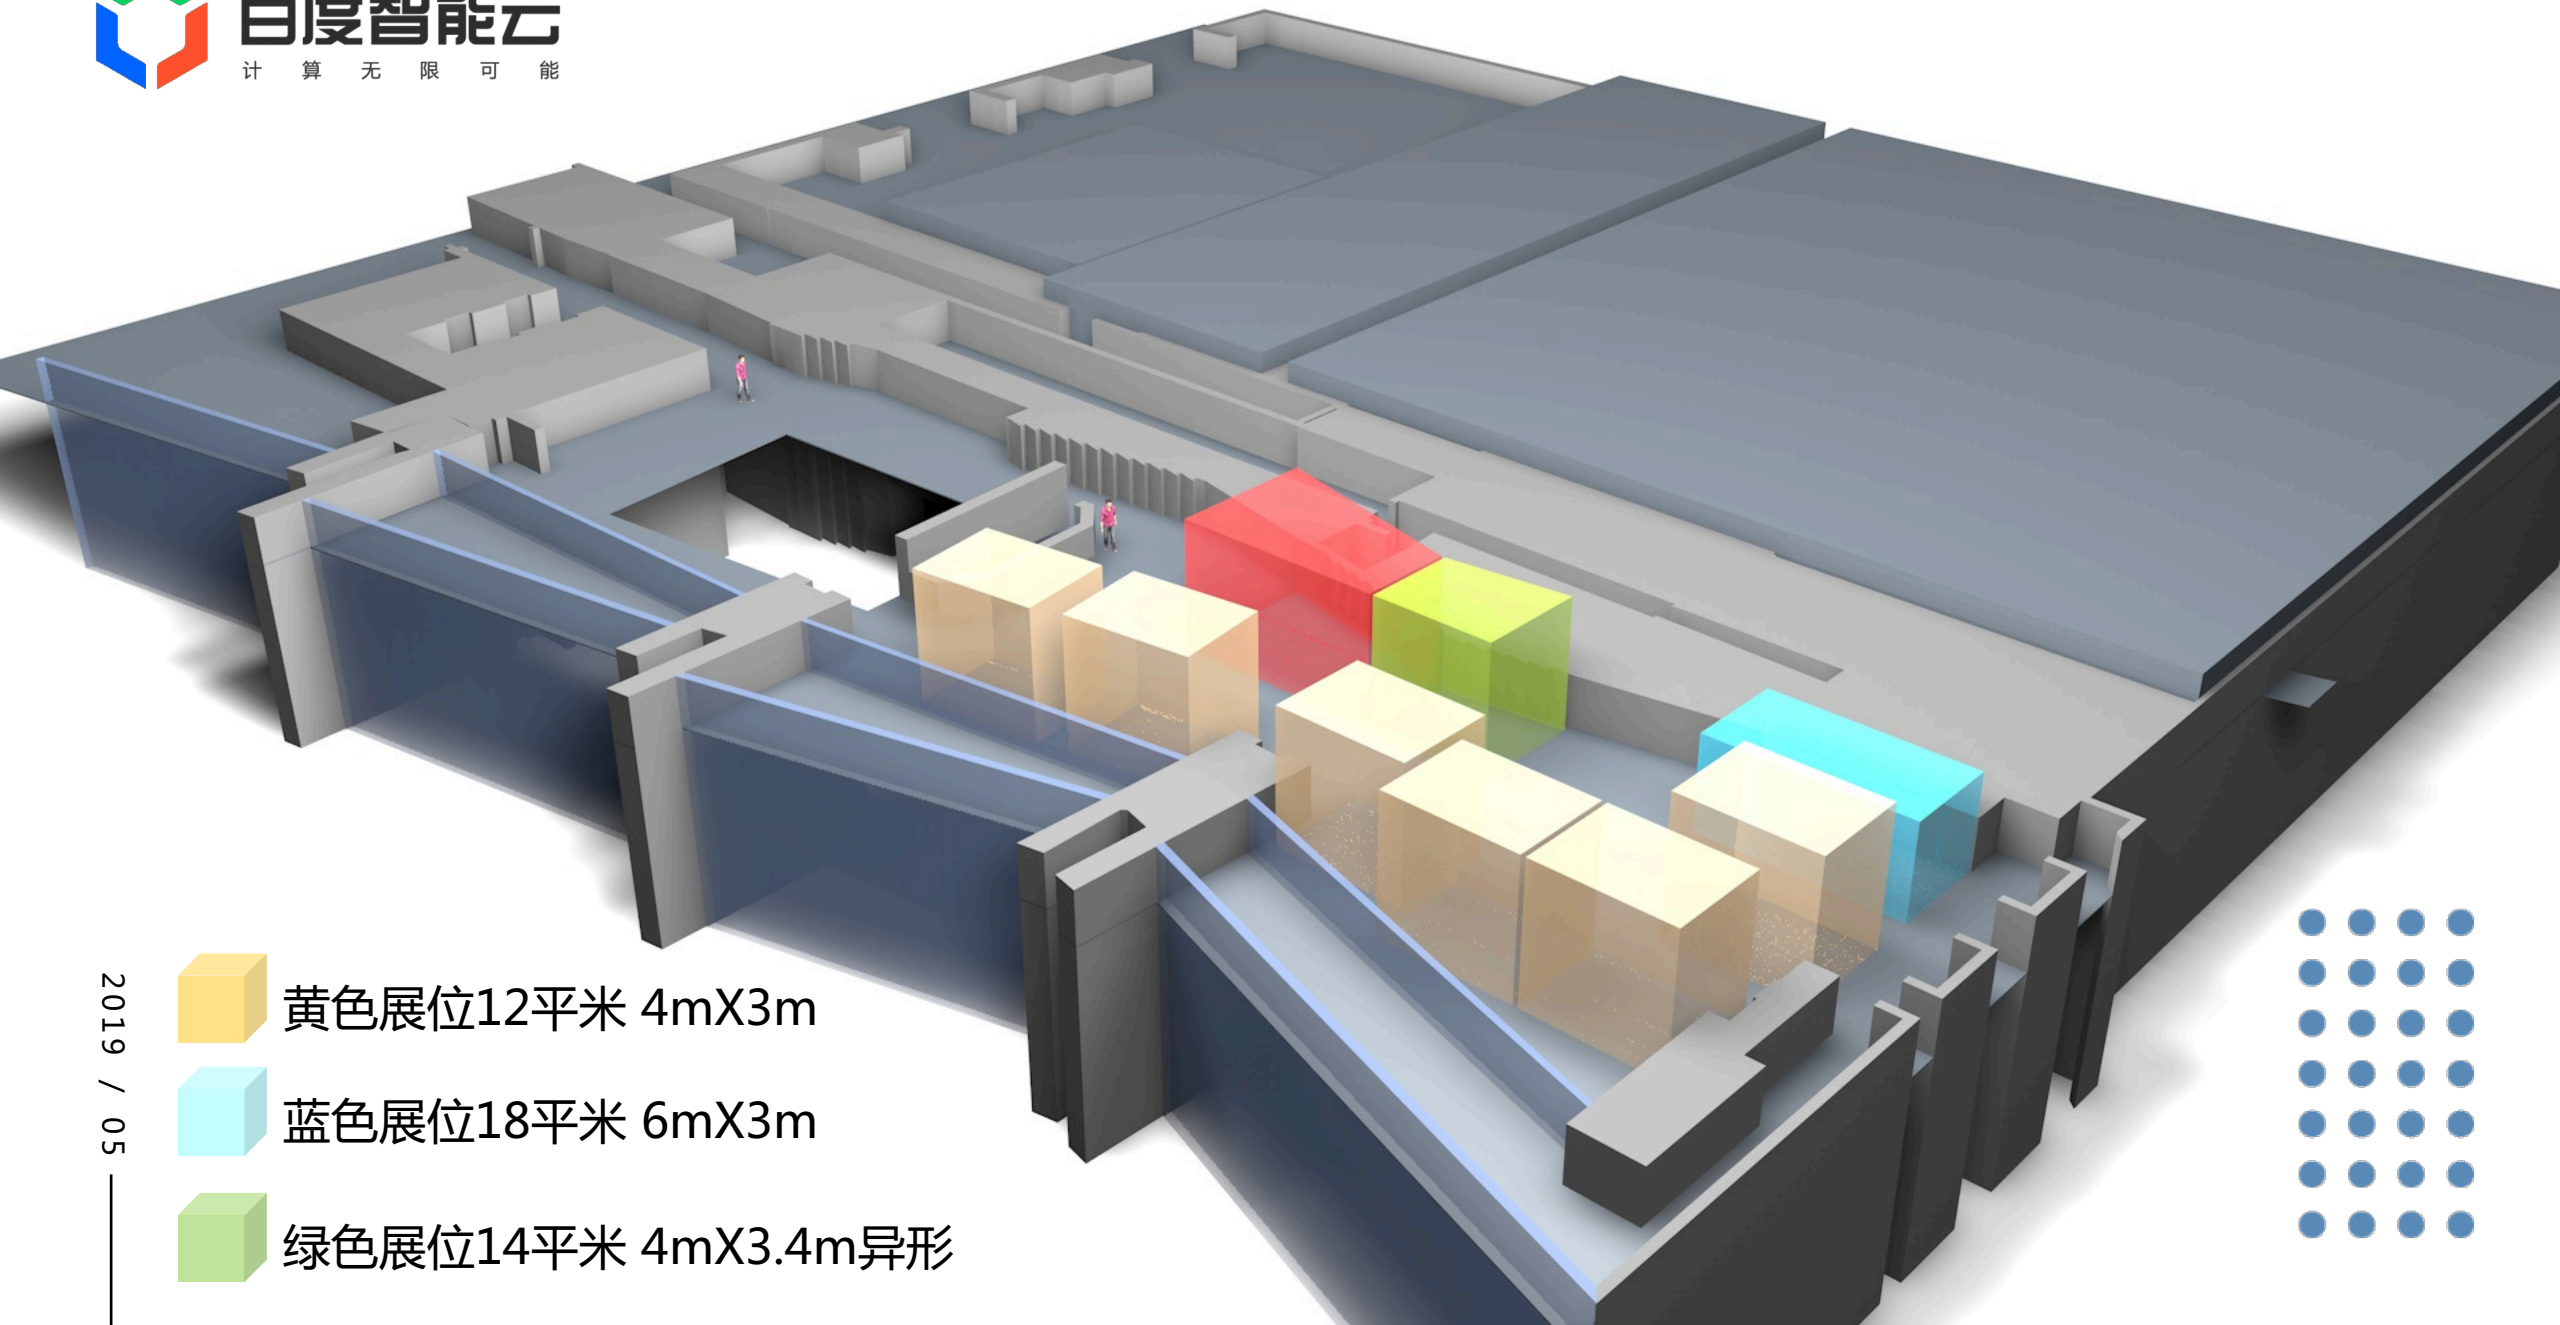

展台01-06

3000mm*4000mm*4000mm(H)

展台07

3000mm*6000mm*2200mm(H)

异形展台08

3406mm*4000mm*4000mm(H)

百度智能云

计算无限可能